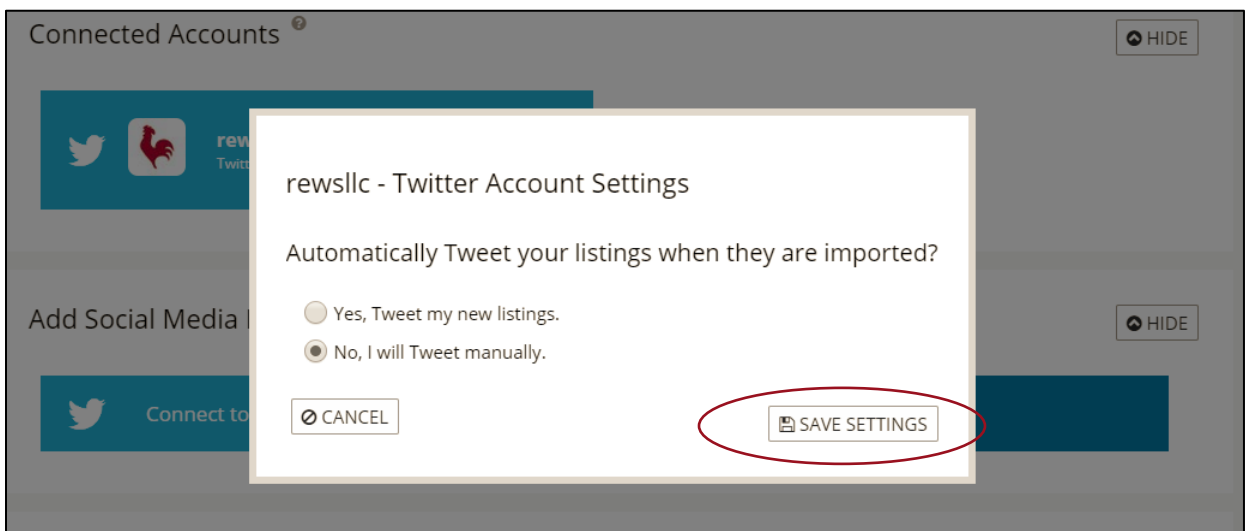

Link Account and Post to LinkedIn and Twitter:

- This will allow you to post your listings to LinkedIn and Twitter.

Link your LinkedIn & Twitter Accounts:

1. Login to backroom through the realOMS login.
2. Click 'My Profile' then 'Third Party Integration'. Click on 'Connect to Twitter'. You will be prompted to login to your Twitter account. *If you are already logged in to Twitter on your computer it will automatically link up that account you are logged into.

3. Enter your Twitter login information and Authorize REWS to use your account.

4. Your Twitter account is now linked. Click on the settings icon to set up auto post (this defaults to 'No, I will post manually.'). Save Settings.