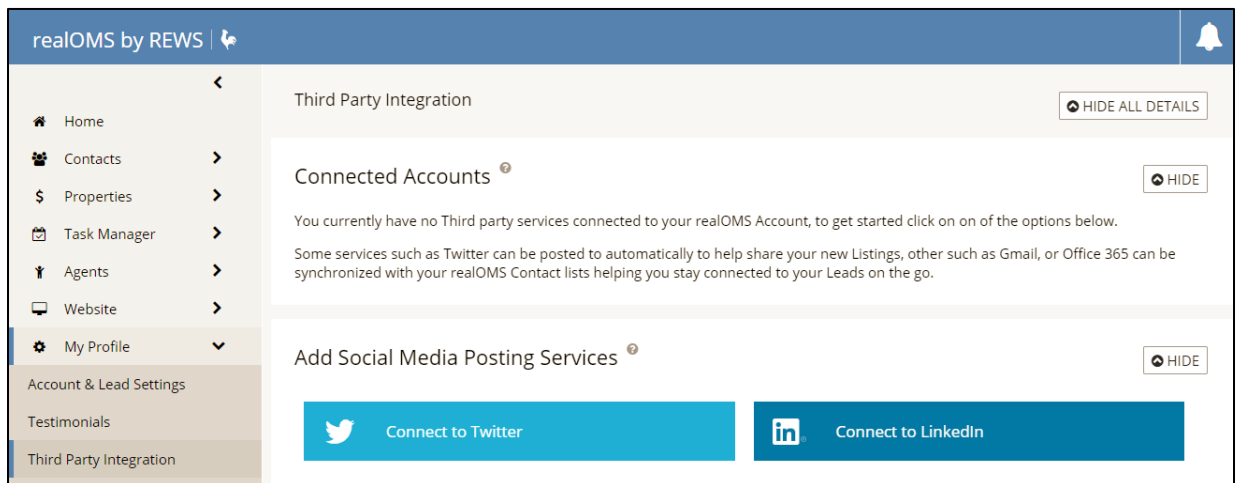

Link Account and Post to LinkedIn and Twitter:

- This will allow you to post your listings to LinkedIn and Twitter.

Link your LinkedIn & Twitter Accounts:

1. Login to backroom through the realOMS login.
2. Click 'My Profile' then 'Third Party Integration'. Click on 'Connect to Twitter'. You will be prompted to login to your Twitter account. *If you are already logged in to Twitter on your computer it will automatically link up that account you are logged into.

3. Enter your Twitter login information and Authorize REWS to use your account.

4. Your Twitter account is now linked. Click on the settings icon to set up auto post (this defaults to 'No, I will post manually.'). Save Settings.

The image consists of two screenshots. The top screenshot shows the REWS 'Listings' interface. On the left is a navigation menu with 'Listings Main' selected. The main content area shows a listing card for '#REAL-TESTCOMP-1 - 123 main street' with details: Visibility: Visible, Status: Active, Price: \$500,000, Details Viewed: 3 times, Displayed on Page: 5 times, Displayed on Map: 0 times. A red circle highlights the 'POST TO' button, which has a dropdown menu open showing options for Facebook, LinkedIn, and Twitter. Below the listing card is another listing card for '#REWSDEMO-1 - 331 Bacon St.'.